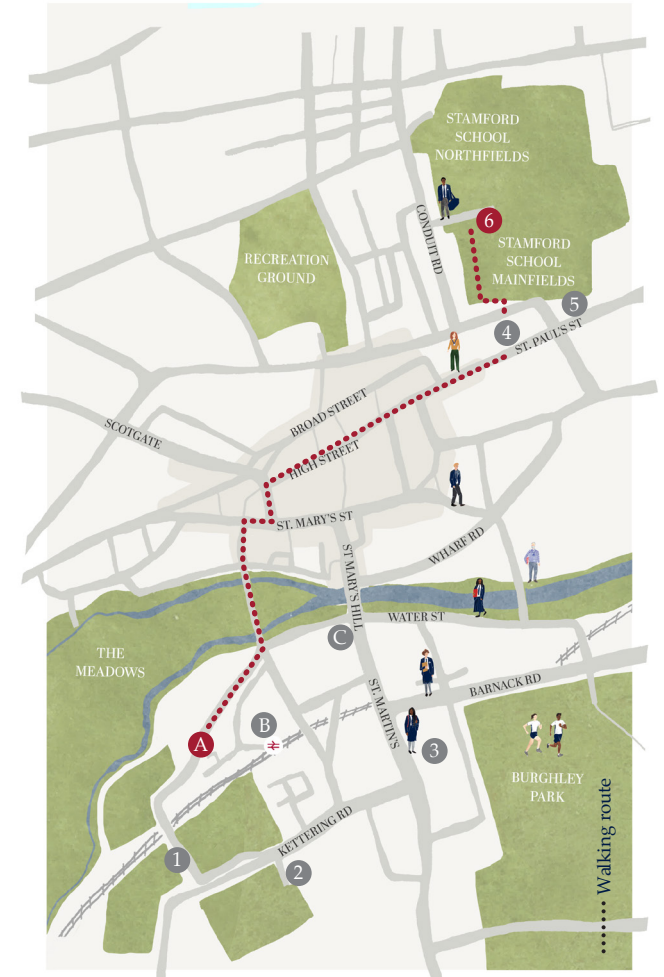

St Pauls Site

Southfields House, Stamford PE9 2BQ

1. Kettering Road - Stamford Junior School
 2. Wothorpe Sports Centre
 3. St Martin's - Sixth Form
 4. St Paul's - Senior School
 5. Southfields - Main Reception, Visitor Parking and Student Drop Off
 6. **Memorial Sports Centre and Swimming Pool**
- A. Nursery/Cattle Market Car Park (main car park)
B. Stamford Train Station
C. The George Hotel

STAMFORD SCHOOL

Visitor Parking

Stamford Town Centre:

Public Car Parks:

1. Cattle Market - PE9 2WB
2. Bath Row - PE9 2WE
3. Scotgate - PE9 2YE
4. North Street - PE9 1EG
5. St. Leonard's Street - PE9 2HX
6. Wharf Road - PE9 2EB

Stamford School Sites

- Kettering Road (Junior)
- Wothorpe Centre
- St. Paul's (Senior)
- St. Martin's (Sixth Form)

Local Landmarks

- Stamford Hospital

Main route between our sites

Memorial Sports Centre
PE9 1QQ